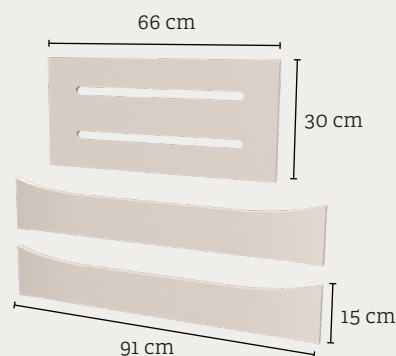

### EN Junior extension set for Leander Classic™ baby cot

|                        |   |
|------------------------|---|
| <b>Colour:</b>         | Whitewash, White, Walnut, Grey  |
| <b>Dimension:</b>      | H: 15 cm, W: 70 cm, L: 91 cm  |
| <b>Material:</b>       | Moulded beech   |
| <b>Product weight:</b> | 4,5 kg  |
| <b>Surface:</b>        | Water based varnish   |
| <b>Certifications:</b> | EN 71-3   |
| <b>Warranty:</b>       | 3 year on all wood and metal parts  |
| <b>Maintenance:</b>    | Wipe off with a slightly damp cloth   |
| <b>Delivery:</b>       | Unassembled   |
| <b>Item number:</b>    | Whitewash: 210830-01, White: 210830-03,<br>Walnut: 210830-07, Grey: 210830-09 |

#### Box 1/1

|                                   |                            |
|-----------------------------------|----------------------------|
| <b>Dimension/Maß/Mål:</b>         | H: 5 cm, W: 31 cm L: 97 cm |
| <b>Weight/Gewicht/Vægt:</b>       | 5 kg                       |
| <b>EAN Whitewash:</b>             | 5707770039555              |
| <b>EAN White/Weiss/Hvid:</b>      | 5707770039562              |
| <b>EAN Walnut/Walnuss/Valnød:</b> | 5707770039579              |
| <b>EAN Grey/Grau/Grå:</b>         | 5707770039586              |